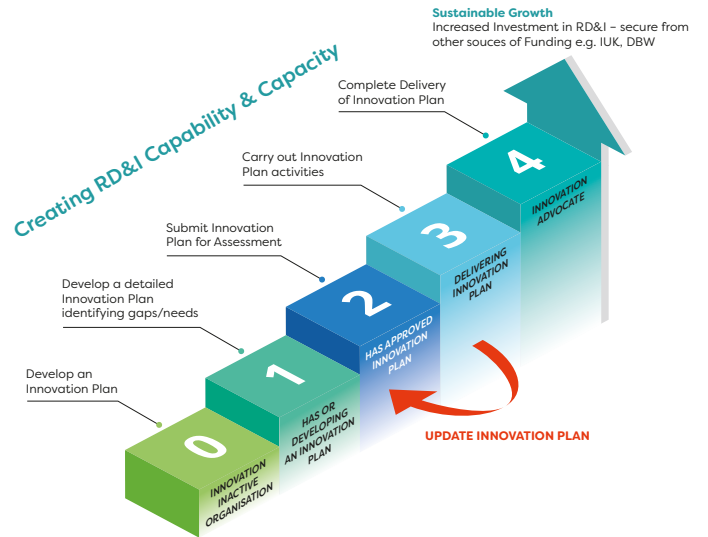

SMART FIS helps you improve people's lives by driving cutting-edge research and innovation.

It is open to any organisation wishing to engage in research, development and innovation (RD&I), including businesses, the third sector, public sector bodies, academic institutions and research organisations.

Our support is delivered by a team of specialist engineers, scientists, industrialists and intellectual property experts, helping your organisation achieve "Innovation Excellence". This increasingly means a focus on decarbonisation and the circular economy.

Busnes Cymru | Business Wales

SMART FLEXIBLE INNOVATION SUPPORT

It's about three things:

- **Expertise** – we work in Wales but have access to a UK-wide network of specialists.
- **Money** – funding can be key, so we can help you access finance.
- **Support** – specialist advice from an approved framework of advisors.

If you have a viable business plan, and would like to move to the next step of developing an innovation plan find out more by visiting businesswales.gov.wales/innovation/support-and-funding/flexible-innovation-support

03000 6 03000

busnescymru.llyw.cymru
businesswales.gov.wales

Llywodraeth Cymru
Welsh Government