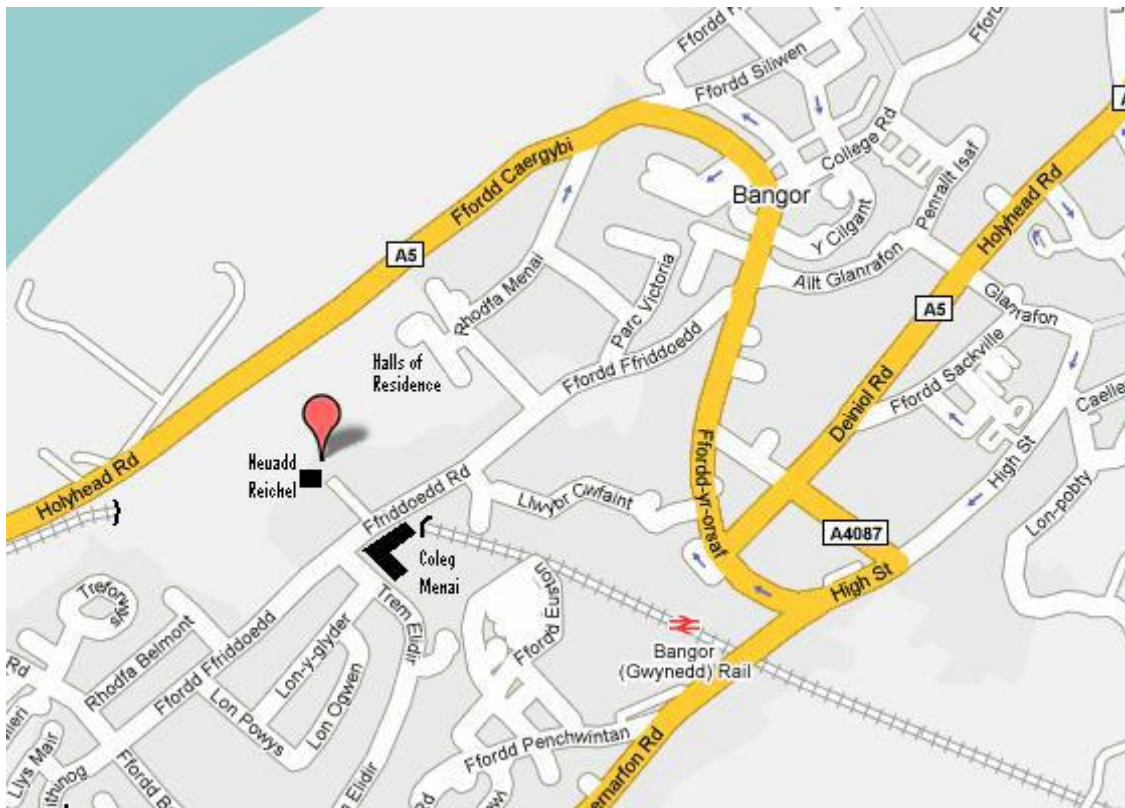

**DIRECTIONS TO BANGOR UNIVERSITY
NEUADD REICHEL
Ffriddoedd Road, Bangor LL57 2TR**

From the railway station come out of the station forecourt and turn left up Holyhead Road. After 50 metres turn left up a narrow lane, Llwybr Cwyfaint. This will bring you out onto Ffriddoedd Road. Turn left and walk 100 metres with Coleg Menai on your left. Cross the road and take the drive up to Neuadd Reichel (signposted).

By bus – the No. 5 bus (Llandudno – Caernarfon) passes directly in front of the drive up to Neuadd Reichel. Get off at the Coleg Menai stop, cross the road and take the drive up to Neuadd Reichel (signposted).

By car – either exit the A55 at Junction 11 or Junction 9

From Junction 11, drive into the city centre without making any turns, follow the one way system round to the station on your left. Continue on up the hill and turn left at the small roundabout outside Morrisons supermarket. Follow this road for 300 metres until you see Coleg Menai on your left. Turn right up the drive to Neuadd Reichel (signposted). There is car parking outside Neuadd Reichel.

From Junction 9, follow signs to Ysbyty Gwynedd (Gwynedd Hospital). Do not turn into the hospital but continue straight ahead for 1 kilometre. At the first roundabout, turn left up the hill (Belmont Road). After 250 metres, turn right onto Ffriddoedd Road. When you see Coleg Menai sites on your right, turn left up the drive to Neuadd Reichel (signposted).