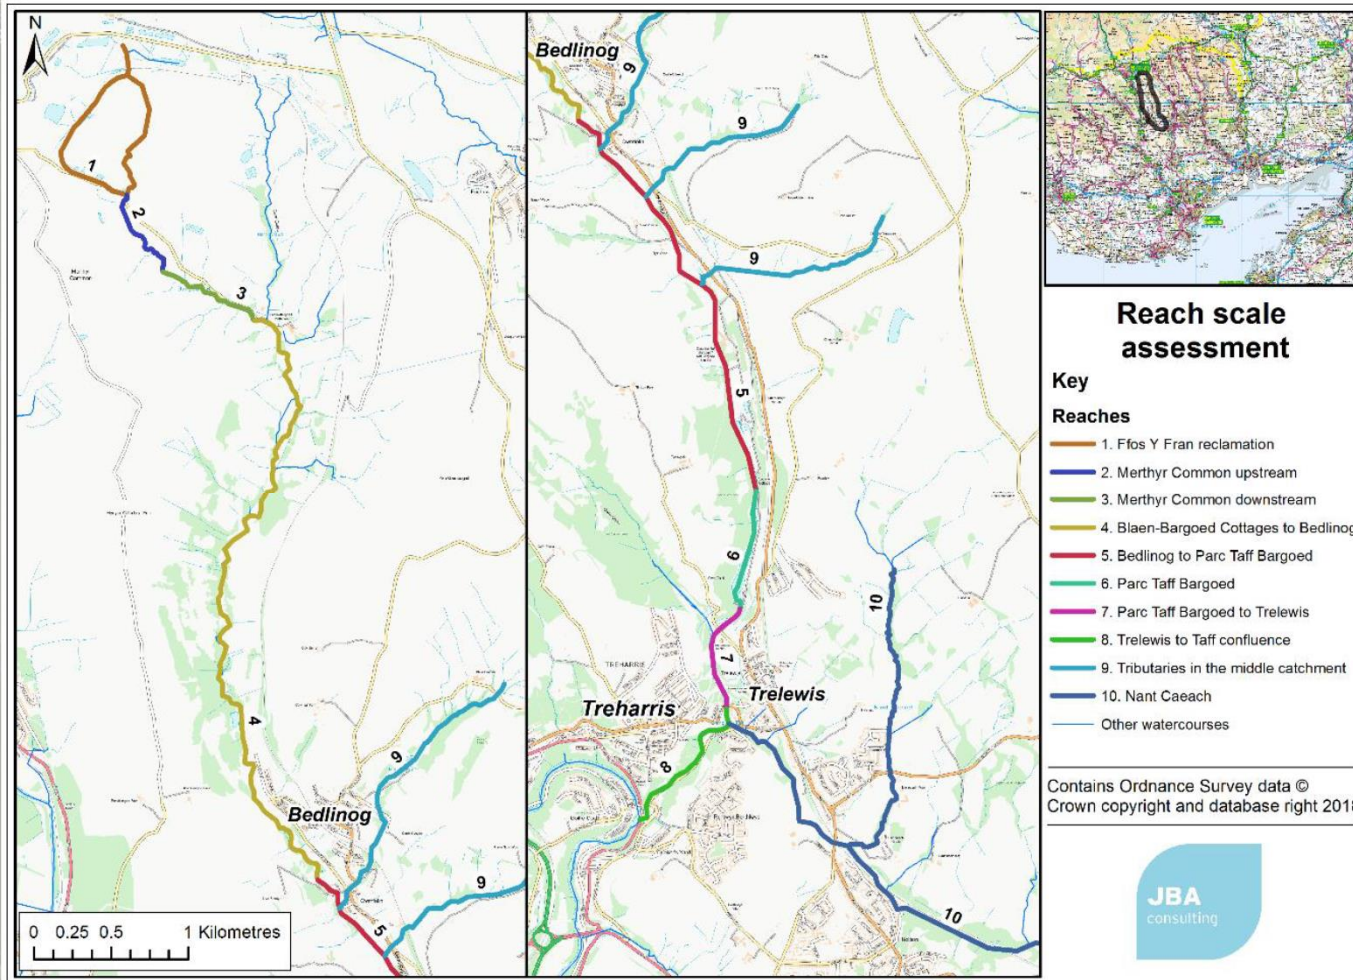

maethyddol Ewrop ar
Datblygu Gwledig:
soddi mewn Ardaloedd Gwledig

Agricultural Fund for
Rural Development:
Investing in Rural Areas

Llywodraeth Cymru
Welsh Government