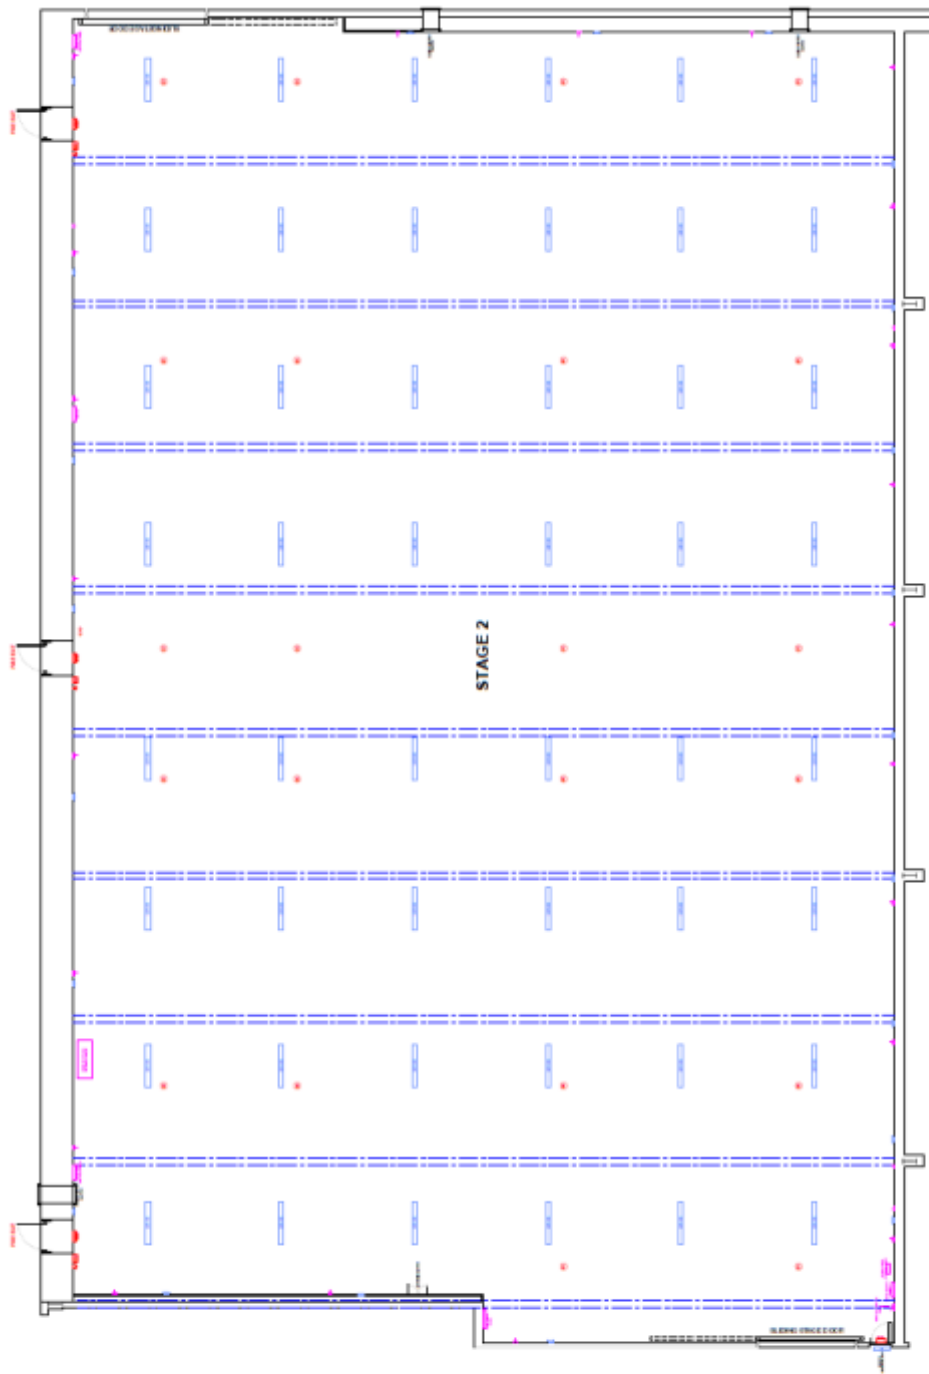

**PROJECT
MANAGEMENT
DEPARTMENT**

PROJECT
PINEWOOD STUDIO WALES

DRAWING TITLE
**STAGE 2
EXISTING GROUND FLOOR PLAN**

SCALE	DATE	DRAWN BY
1:200 @ A3	19-03-15	SDM

STAGE 2 DIMENSIONS

STAGE LENGTH	180' (54.9m)
STAGE WIDTH	110' (33.5m)
GROUND FLOOR AREA	20,340 sq ft (1882sqm)

PINEWOOD STUDIO WALES
STAGE 2