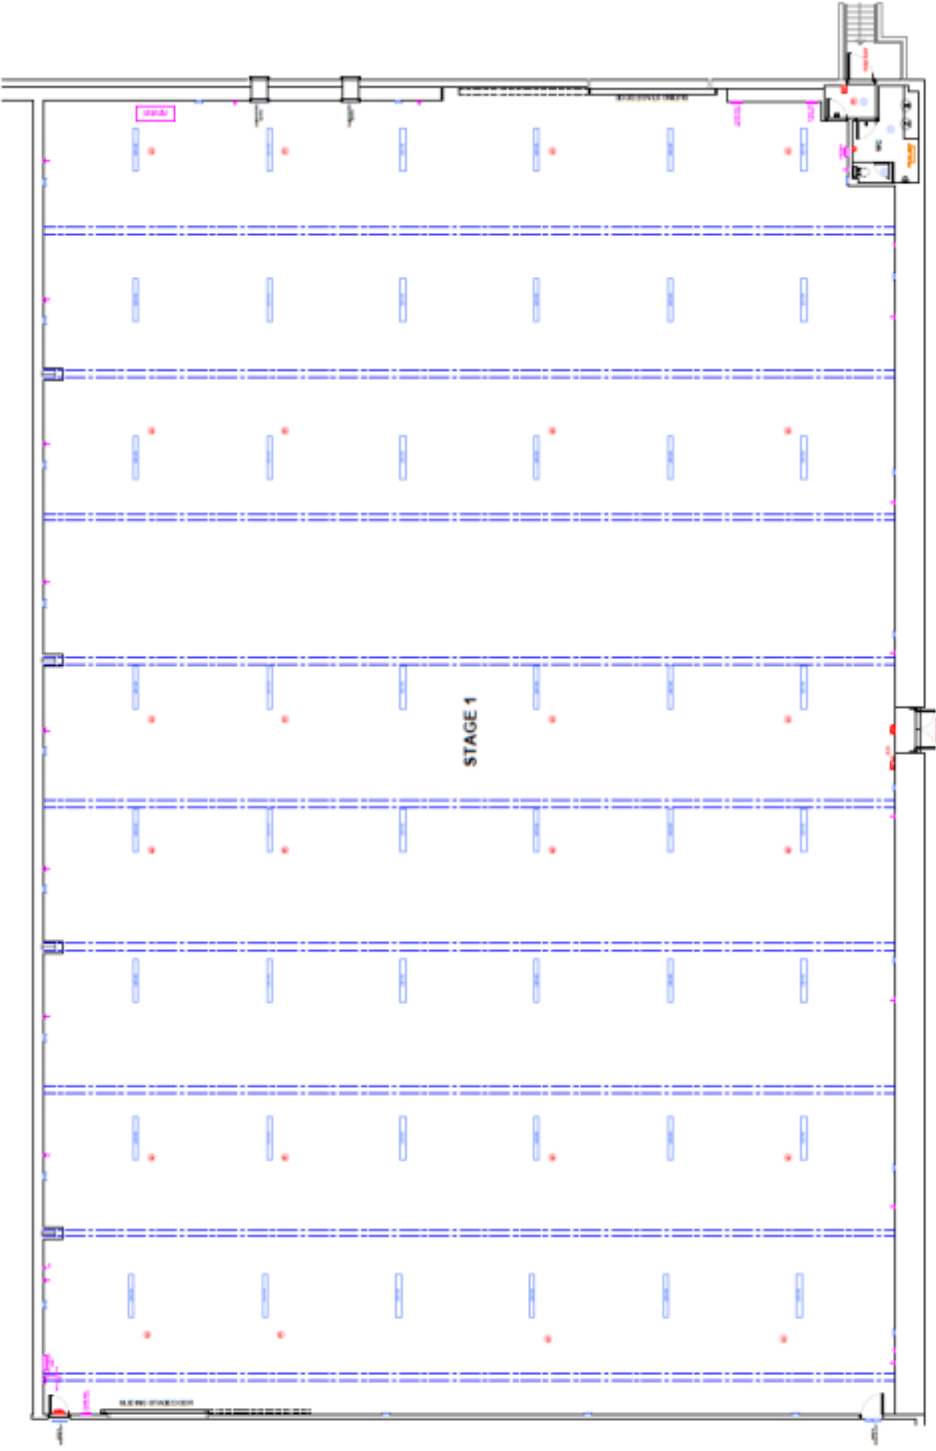

PROJECT MANAGEMENT DEPARTMENT

PROJECT: PINewood STUDIO WALES

DRAWING TITLE: STAGE 1 EXISTING GROUND FLOOR PLAN

SCALE: 1:200 @ A3 DATE: 19-03-18 DRAWN BY: SDM

STAGE 2 DIMENSIONS

STAGE LENGTH	• 387' (58m)
STAGE WIDTH	• 114' (35.4m)
GROUND FLOOR AREA	• 20,082 SQ' (1908sqm)

**PINewood STUDIO WALES
STAGE 1**