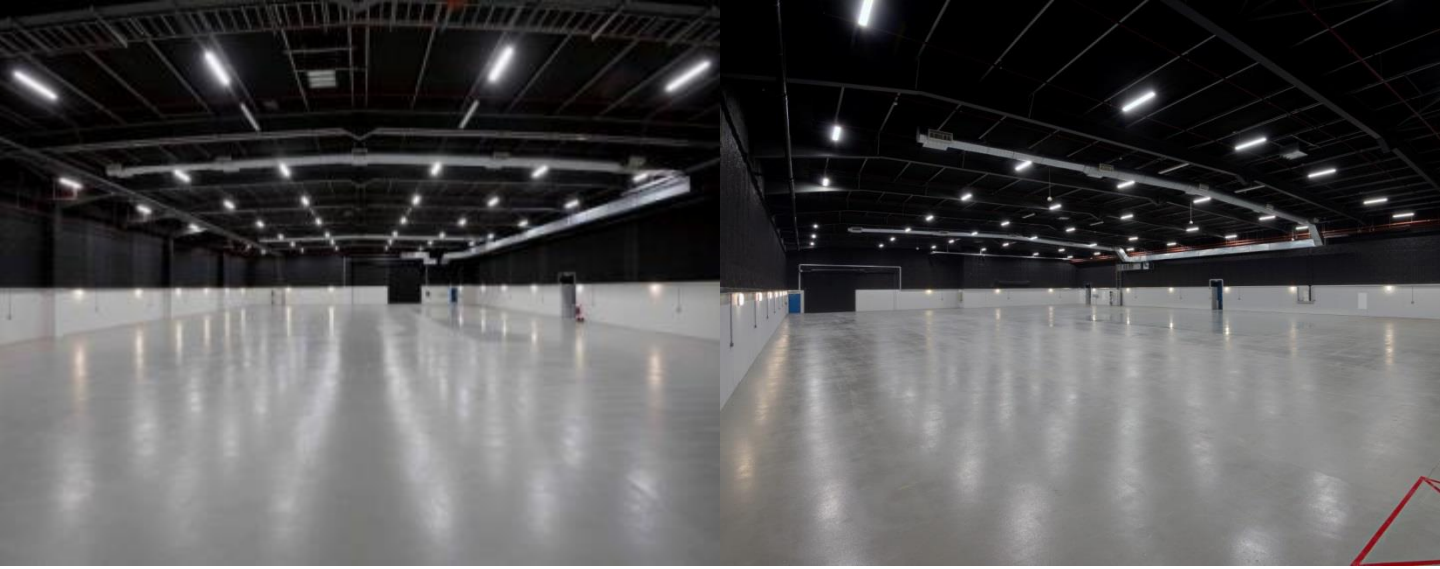

PINEWOOD STUDIO WALES

STAGES

- Stages 1 and 2, approx 20,000 sq ft each
- 2 scene doc doors (one internal; one external)
- Heating and extraction
- Power distribution

MULTI-PURPOSE SPACE

- 38,000 sq ft of multi-purpose space