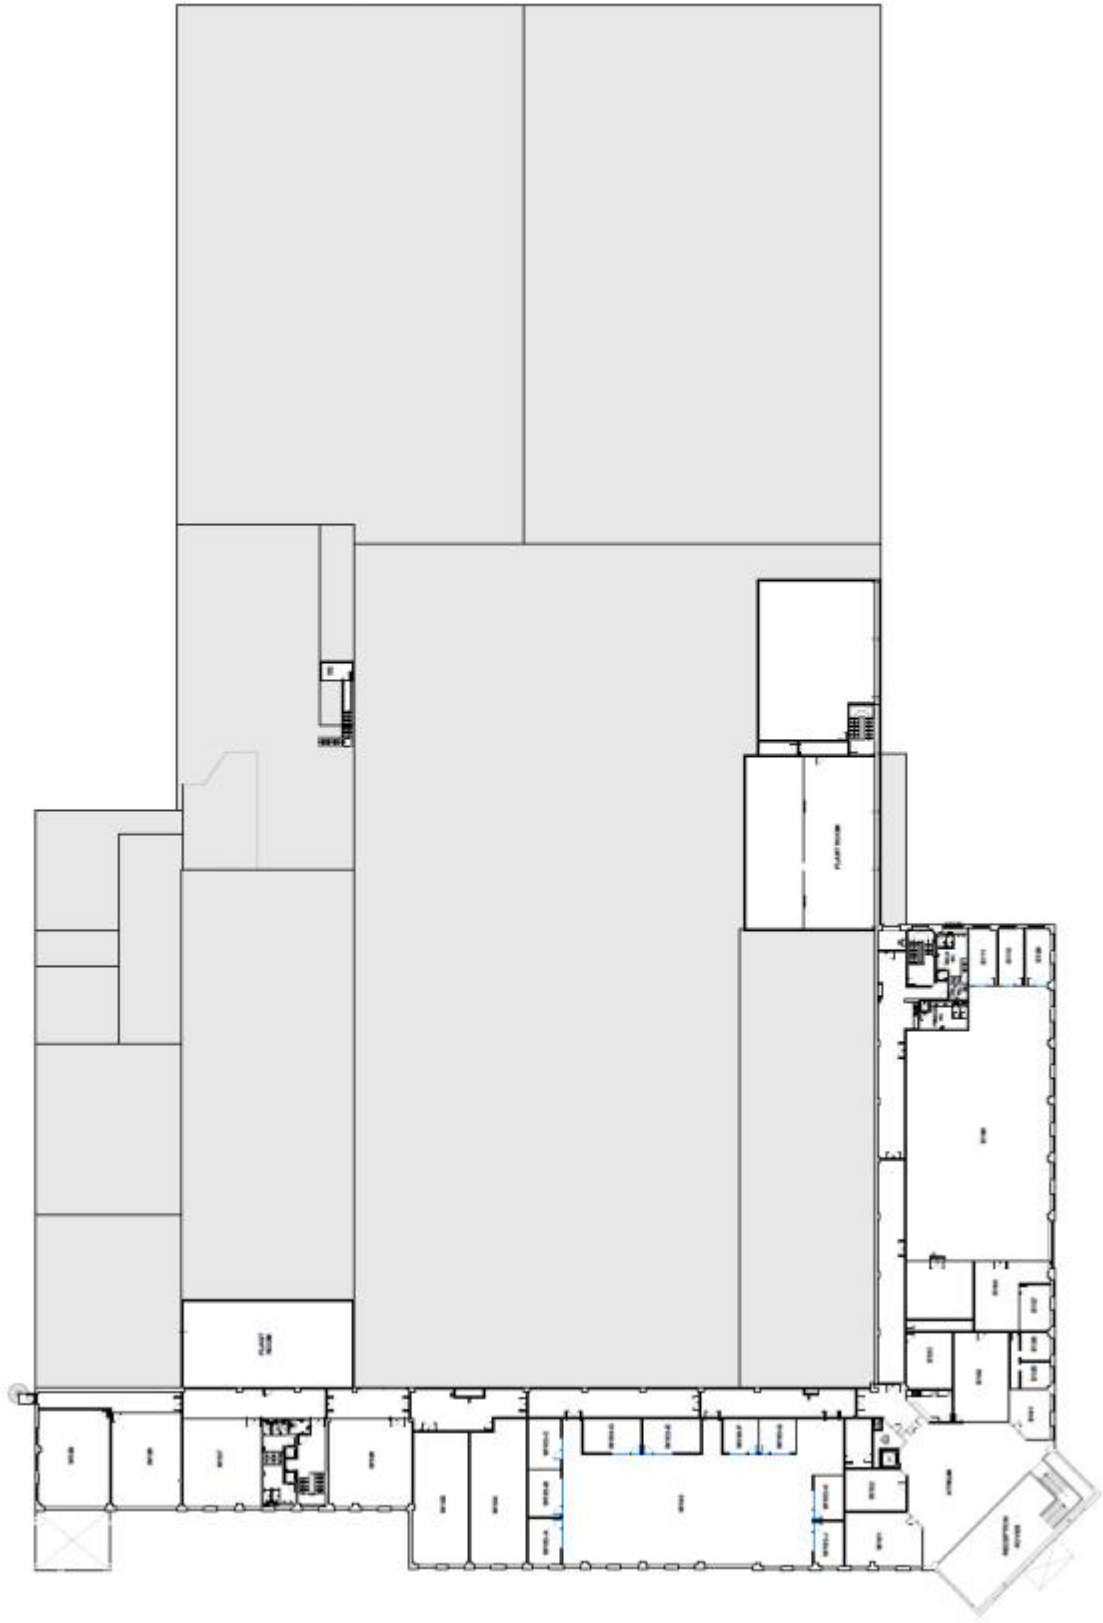

**PROJECT
MANAGEMENT
DEPARTMENT**

PROJECT	PINWOOD STUDIO WALES	
DRAWING TITLE	EXISTING FIRST FLOOR PLAN	
DATE	21/06/2024	ISSUED BY
21/06/2024	21/06/2024	GC